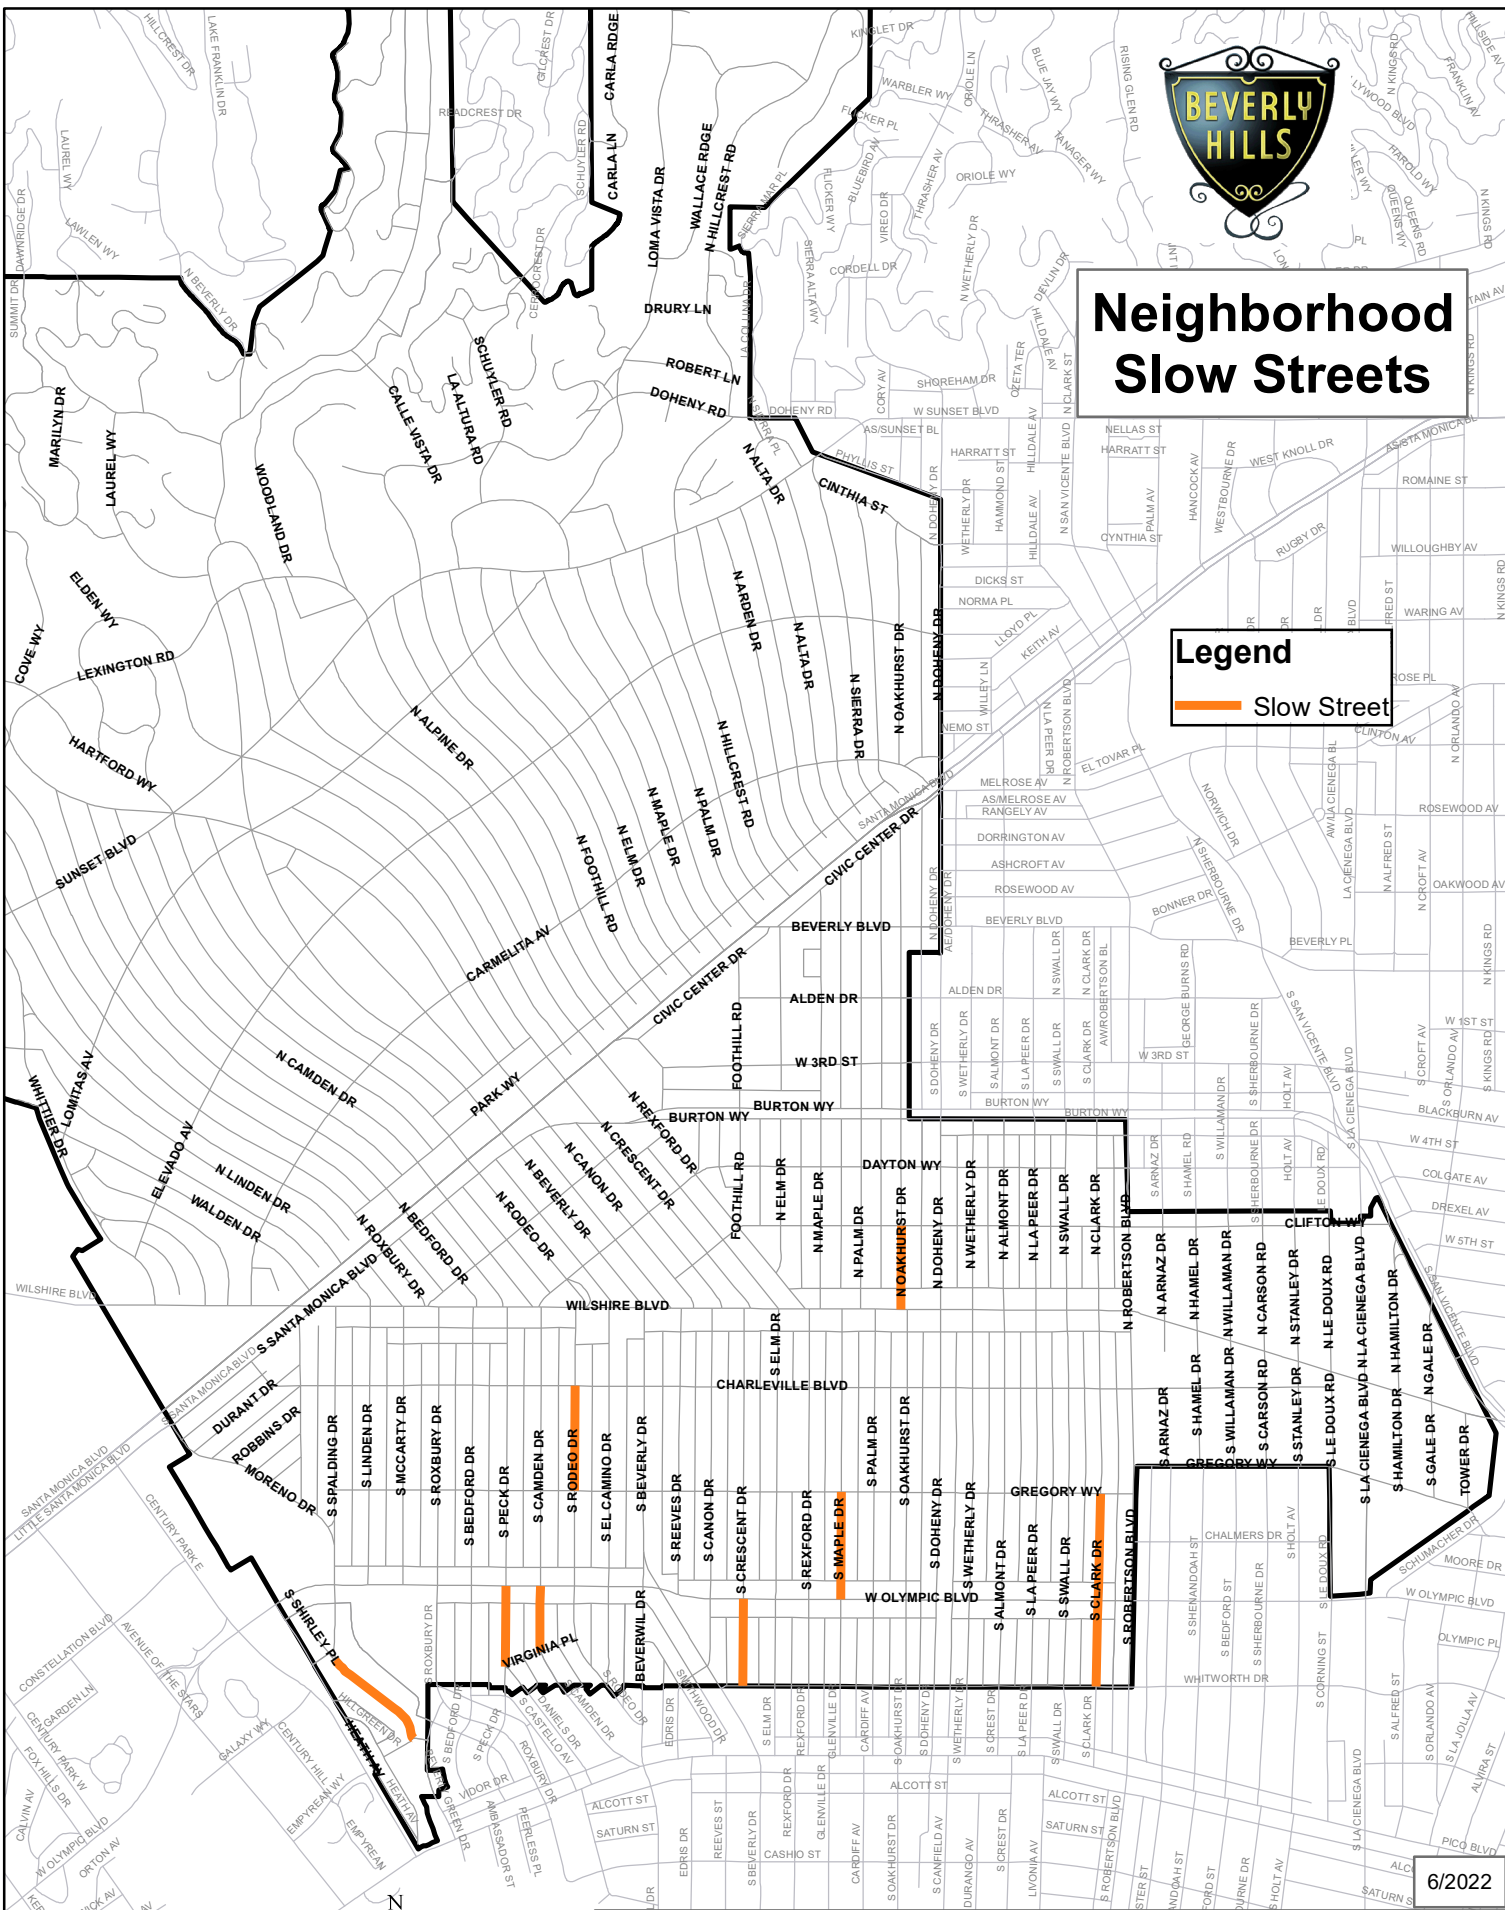

Neighborhood Slow Streets

Legend

 Slow Street

This map is for informational purposes. The City of Beverly Hills makes no representations or warranties of any kind with respect to the accuracy of the information or data furnished herein. Visit www.beverlyhills.org/municode for the latest information.